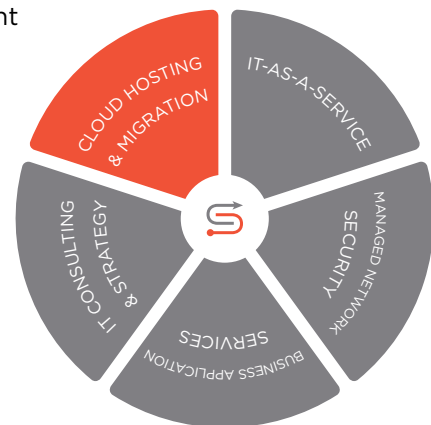

Simplified Technology.
Superior Results

synoptek.com

888.796.6783

info@synoptek.com